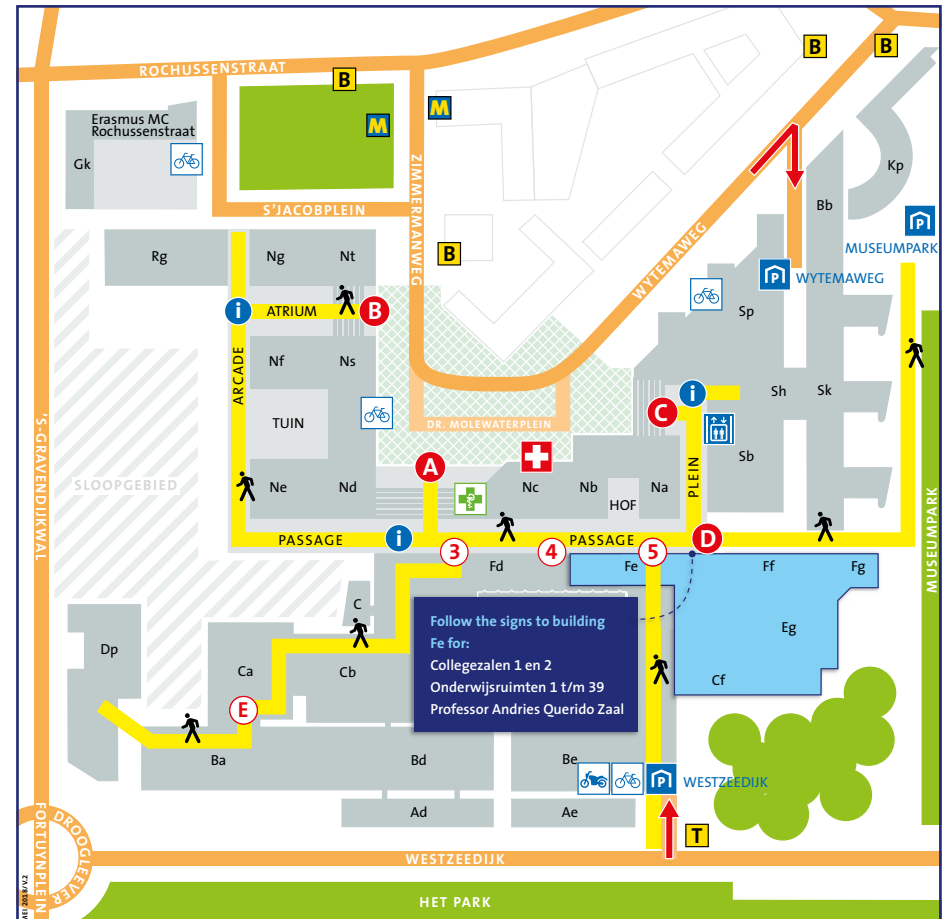

Bus 44: alight at Dijkzigt station and follow the signs **Erasmus MC**.

Tram 8: alight at Kievietslaan station. Enter Westzeedijk parking garage and follow the signs **Ingang** (Entrance).

This will lead to the pedestrian area (Passage).

In the direct vicinity of Erasmus MC follow the signs to these parking garages:

Westzeedijk

Address: Westzeedijk 361
3015 AA Rotterdam

After parking your car follow the signs to **Ingang** (Entrance).

This will lead to the pedestrian area (Passage).

From here you can follow the signs to **gebouw Fe**.

Wytemaweg

Address: Wytemaweg 12
3015 CN Rotterdam

After parking your car follow the signs to **Erasmus MC**.

The stairs or elevators will take you to the pedestrian area (Plein).

From here you can follow the signs to **gebouw Fe**.

For additional information, please see: www.erasmusmc.nl/bereikbaarheid

DIRECTIONS TO ENTRANCES AND RECEPTION DESKS

- | | |
|---|--|
|  Walking route (first floor) |  Emergency Room |
|  Reception/Information desk |  Pharmacy |
|  Erasmus MC (main entrance) – Kiss & Ride | From car parking garage Wytemaweg |
|  Erasmus MC Zimmermanweg (entrance) – K&R |  Lift/stairs to & from parking garage Wytemaweg |
|  Erasmus MC Wytemaweg (entrance) – Kiss & Ride |  Car parking garage |
|  Erasmus MC MuseumPark (entrance) |  Bus 44 |
| From car parking garage Westzeedijk |  Metrostation Dijkzigt |
|  Entrance to buildings Ad, Ba, Bd, Ca, Cb and Dp |  Tram 8 |
|  Ingang 3, 4, 5 (entrances) – Kiss & Ride |  Unguarded bicycle parking |
| |  Unguarded scooter- and motorbike parking |